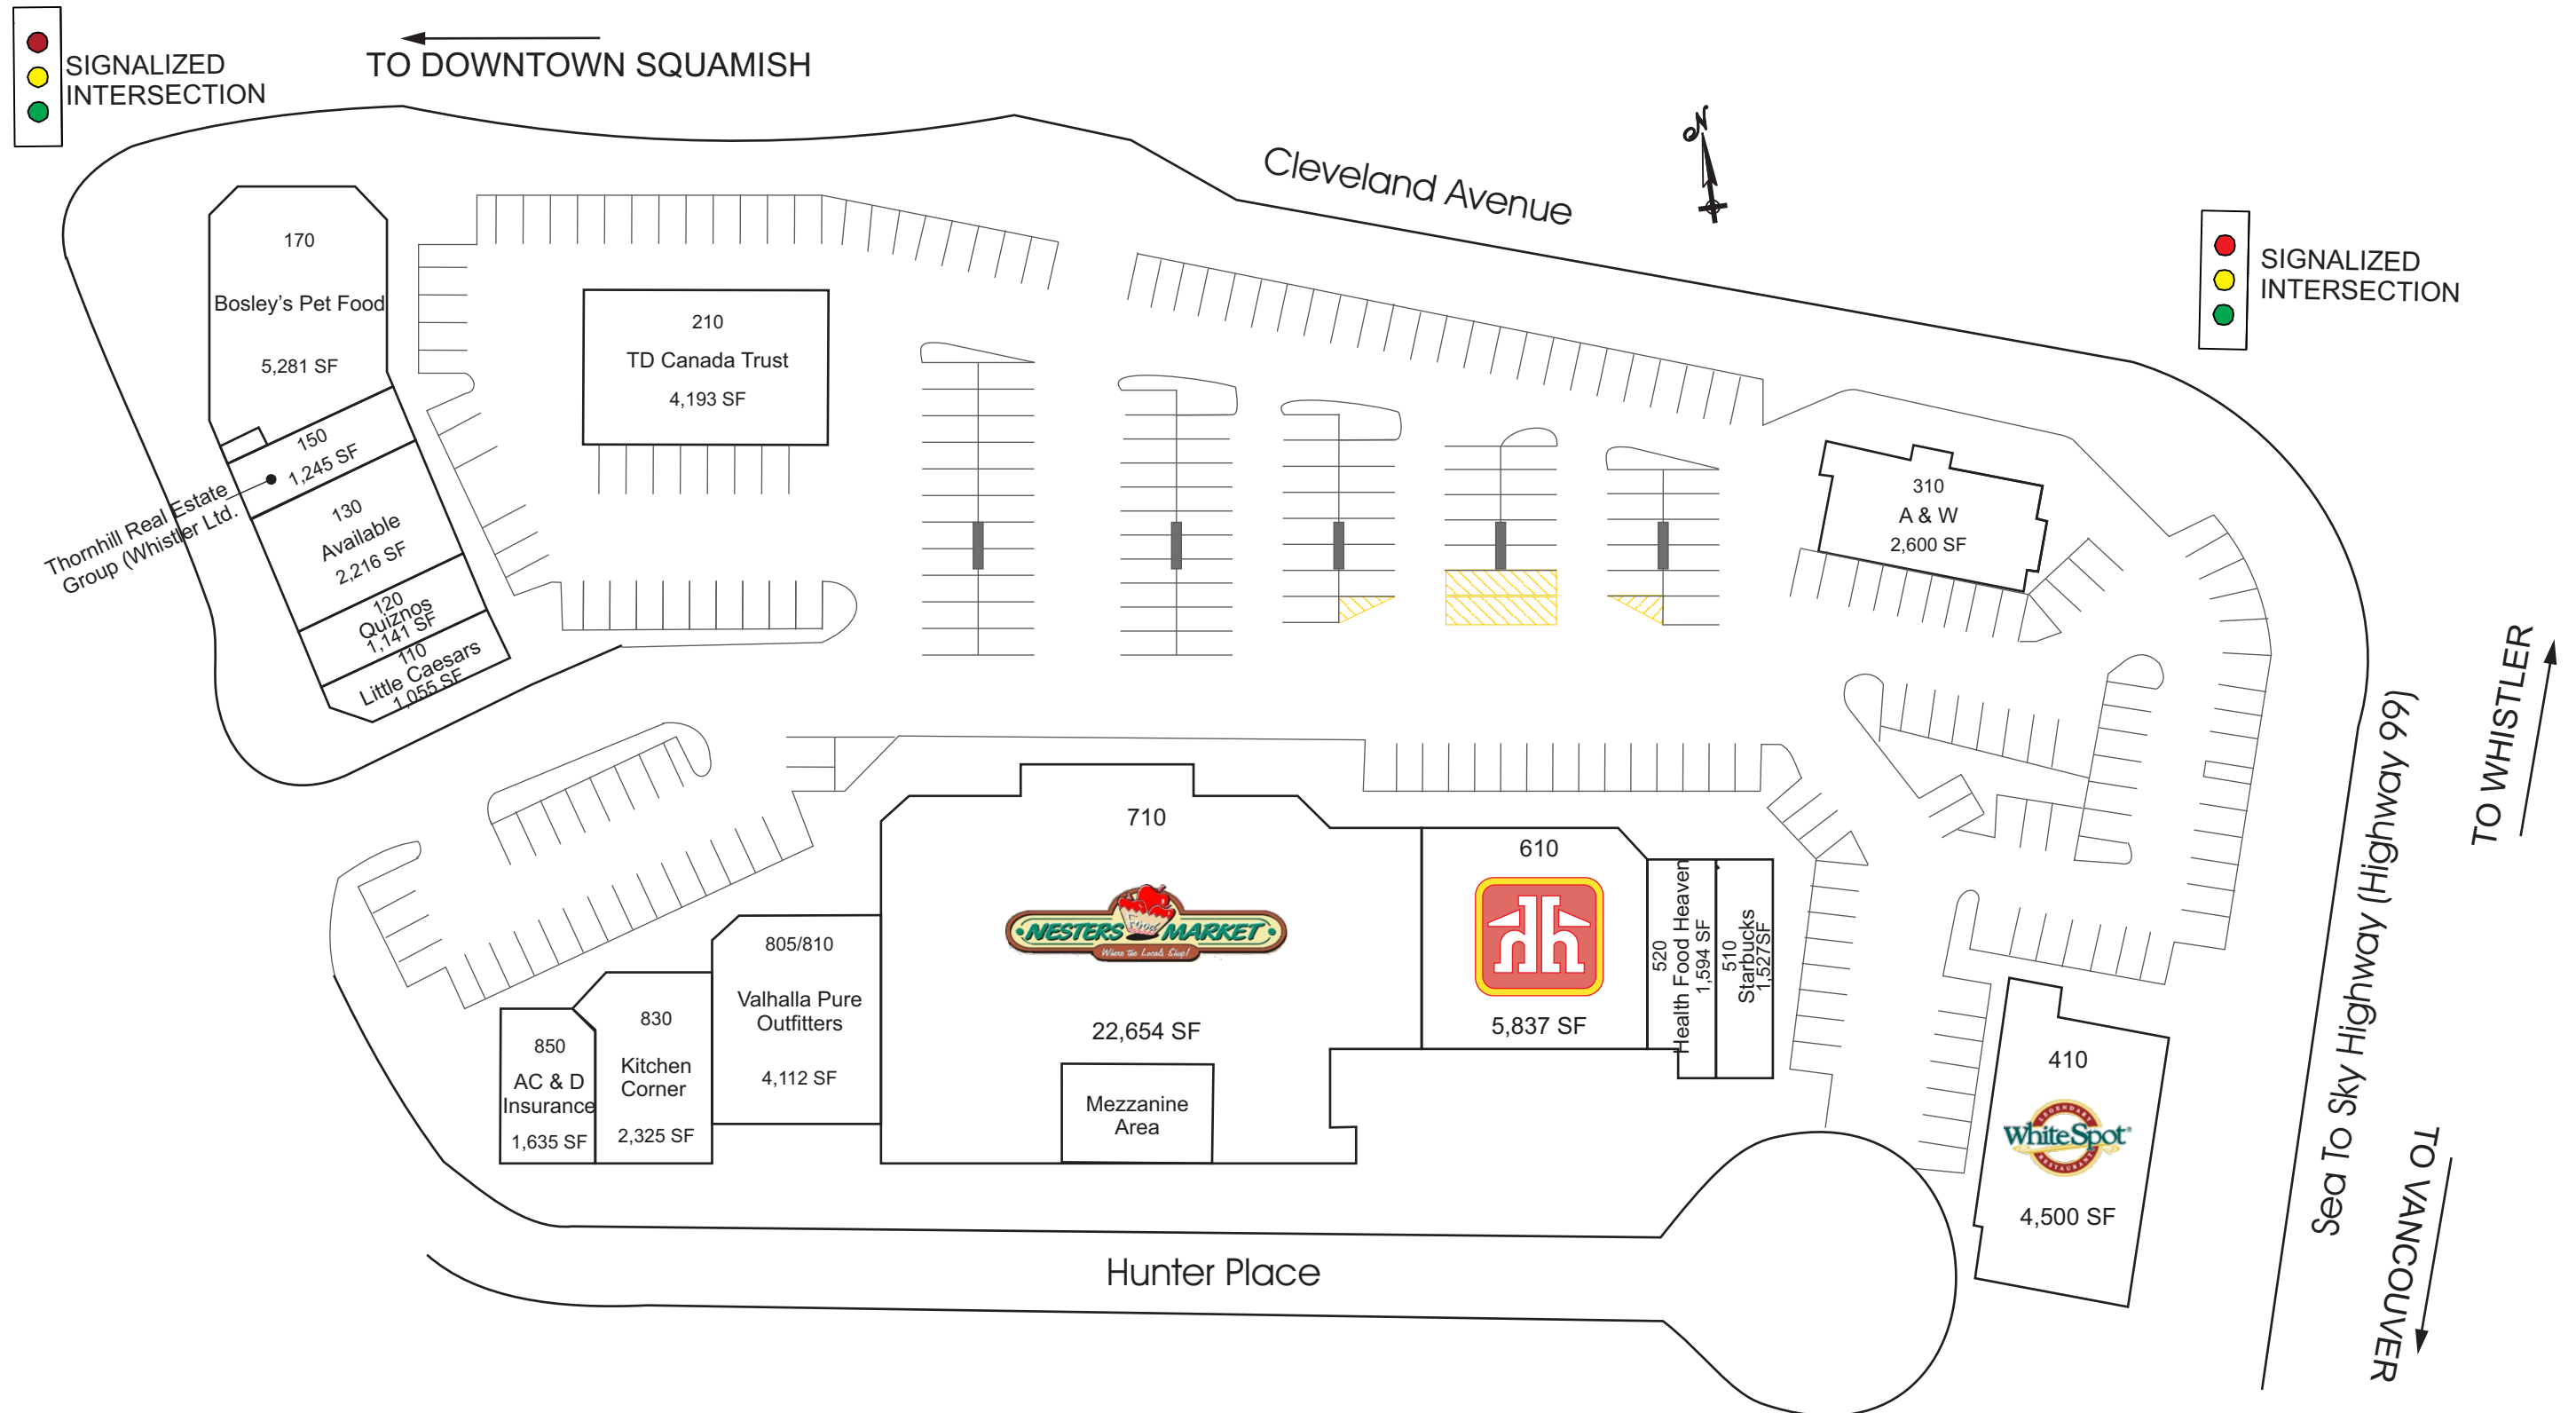

Squamish Station Shopping Centre

Squamish, BC

This site plan is presented solely for the purpose of identifying the approximate location of the buildings as presently contemplated by the owner/landlord. Building dimensions, access and parking areas, existing tenant locations and identities are approximate and subject to change at the owner's discretion from time to time without notice. The information provided herein should be otherwise verified and is not intended to be relied upon in the form presented.