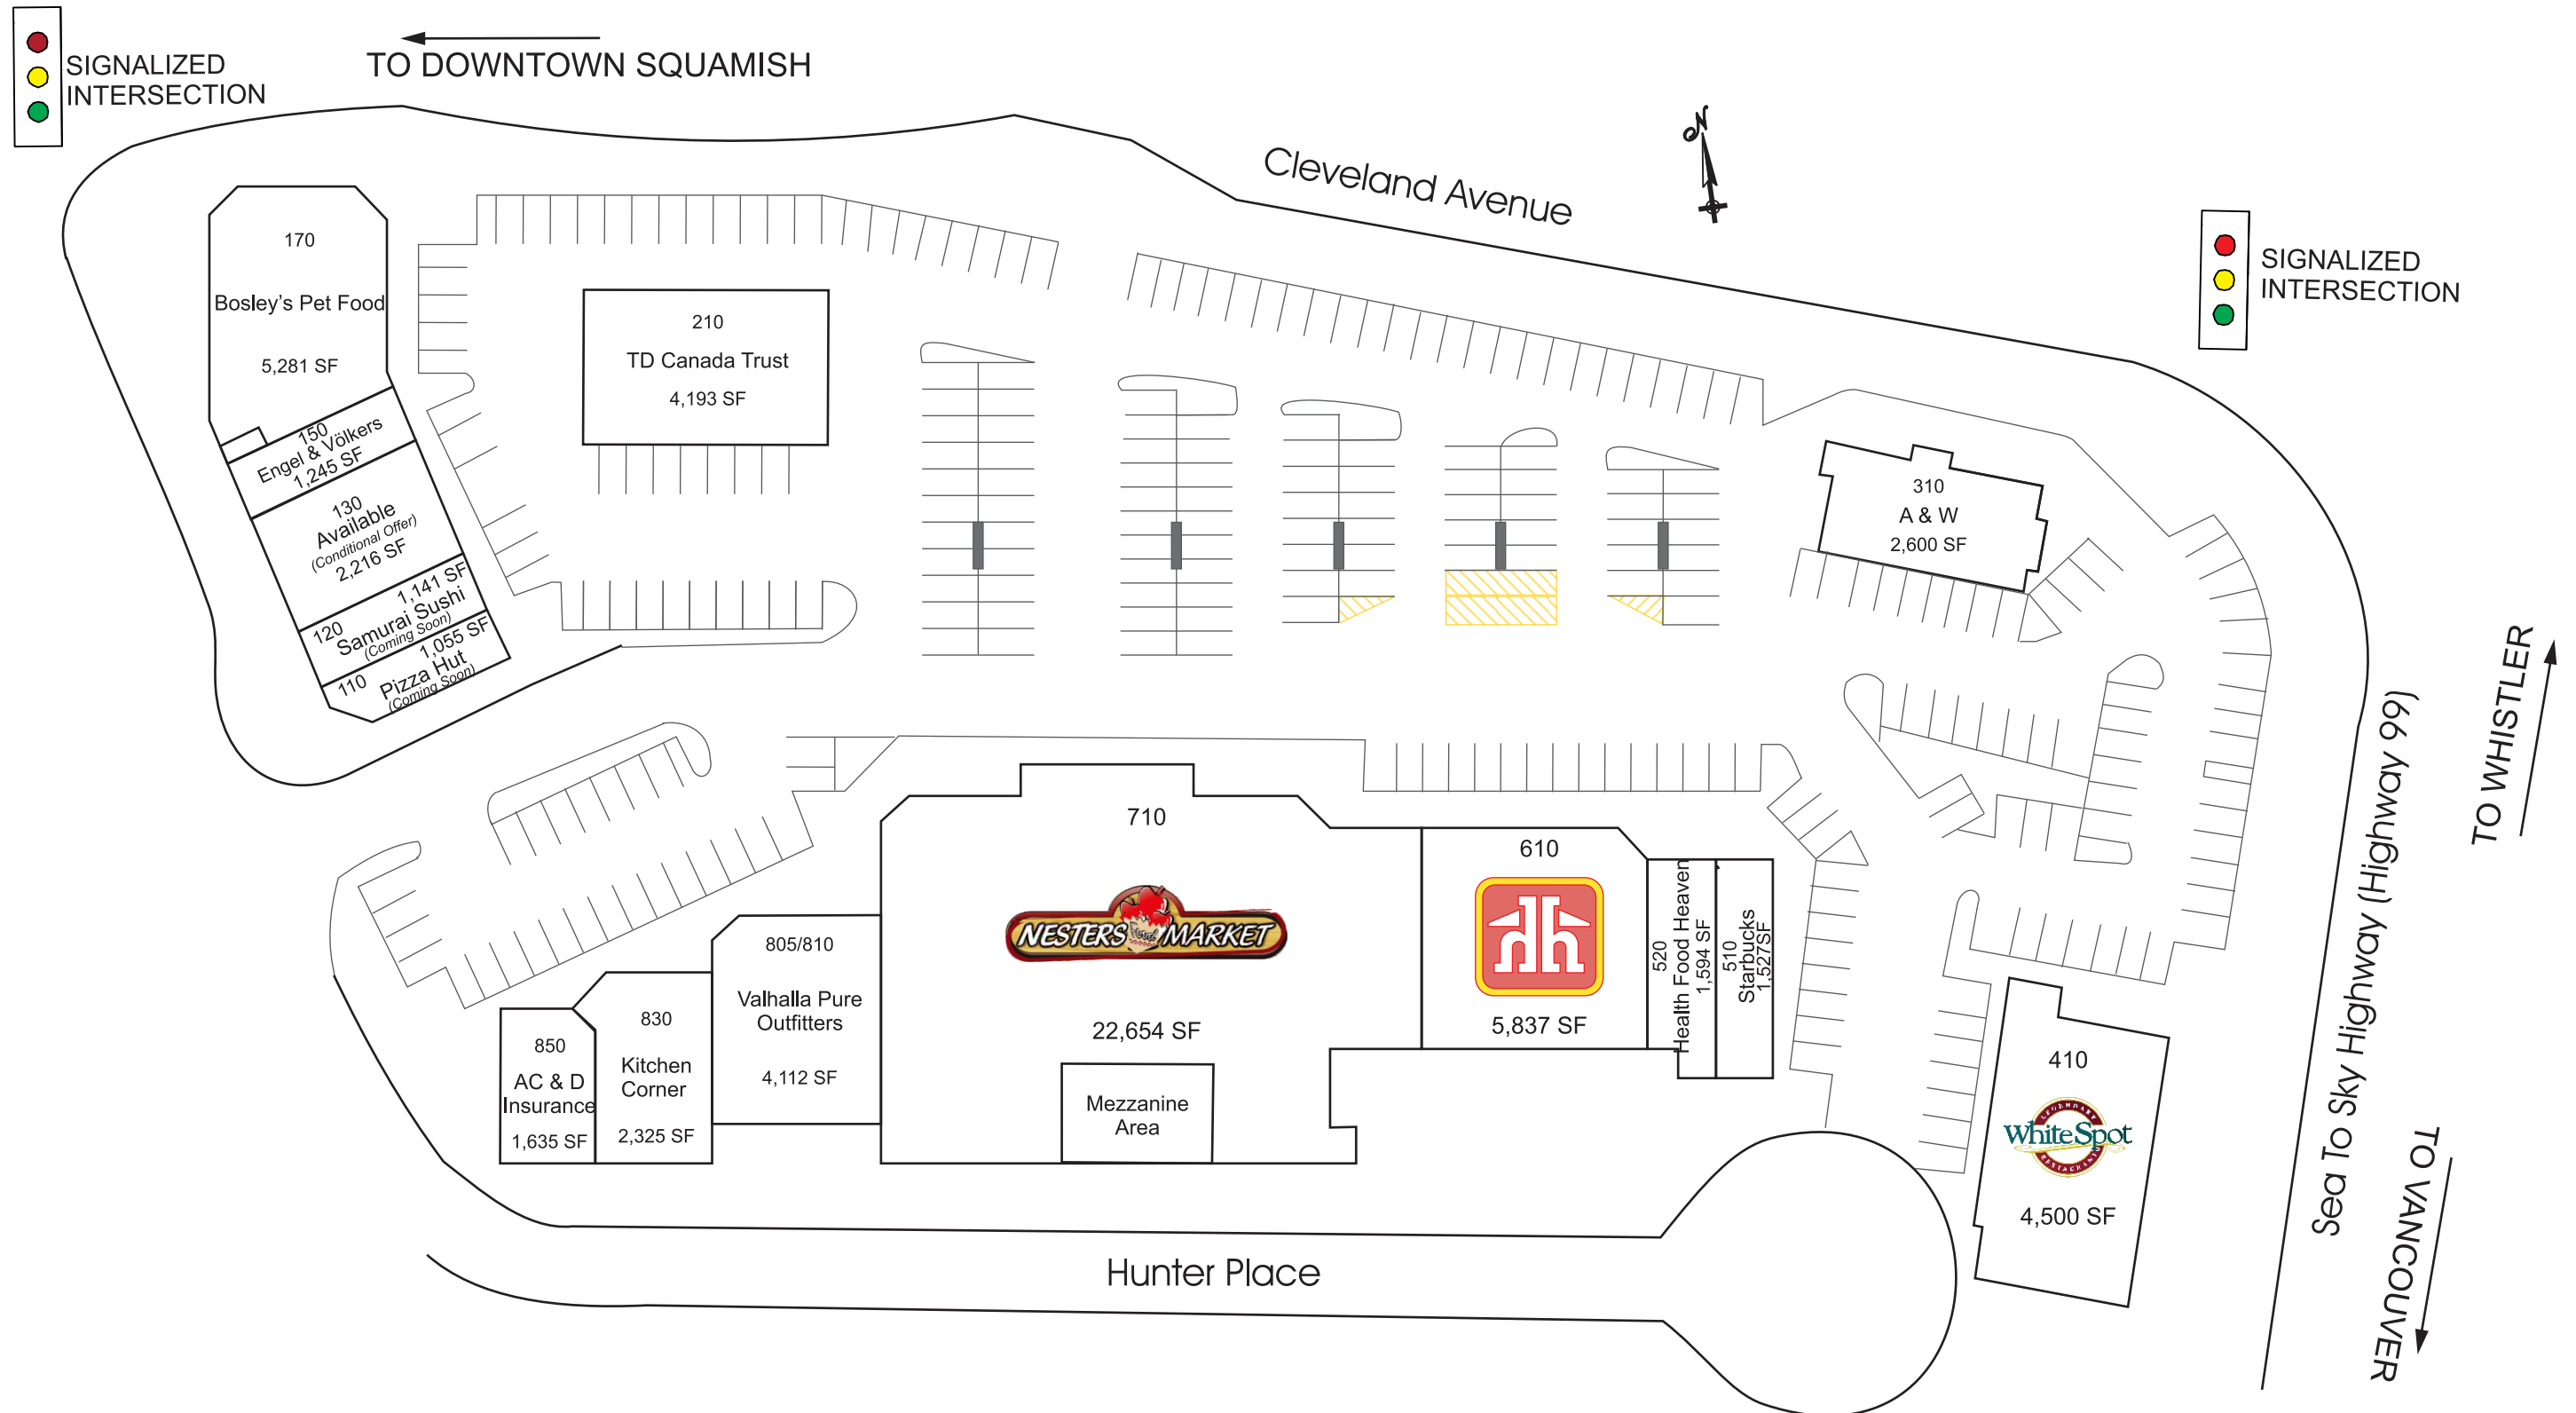

Squamish Station Shopping Centre

Squamish, BC

This site plan is presented solely for the purpose of identifying the approximate location of the buildings as presently contemplated by the owner/landlord. Building dimensions, access and parking areas, existing tenant locations and identities are approximate and subject to change at the owner's discretion from time to time without notice. The information provided herein should be otherwise verified and is not intended to be relied upon in the form presented.