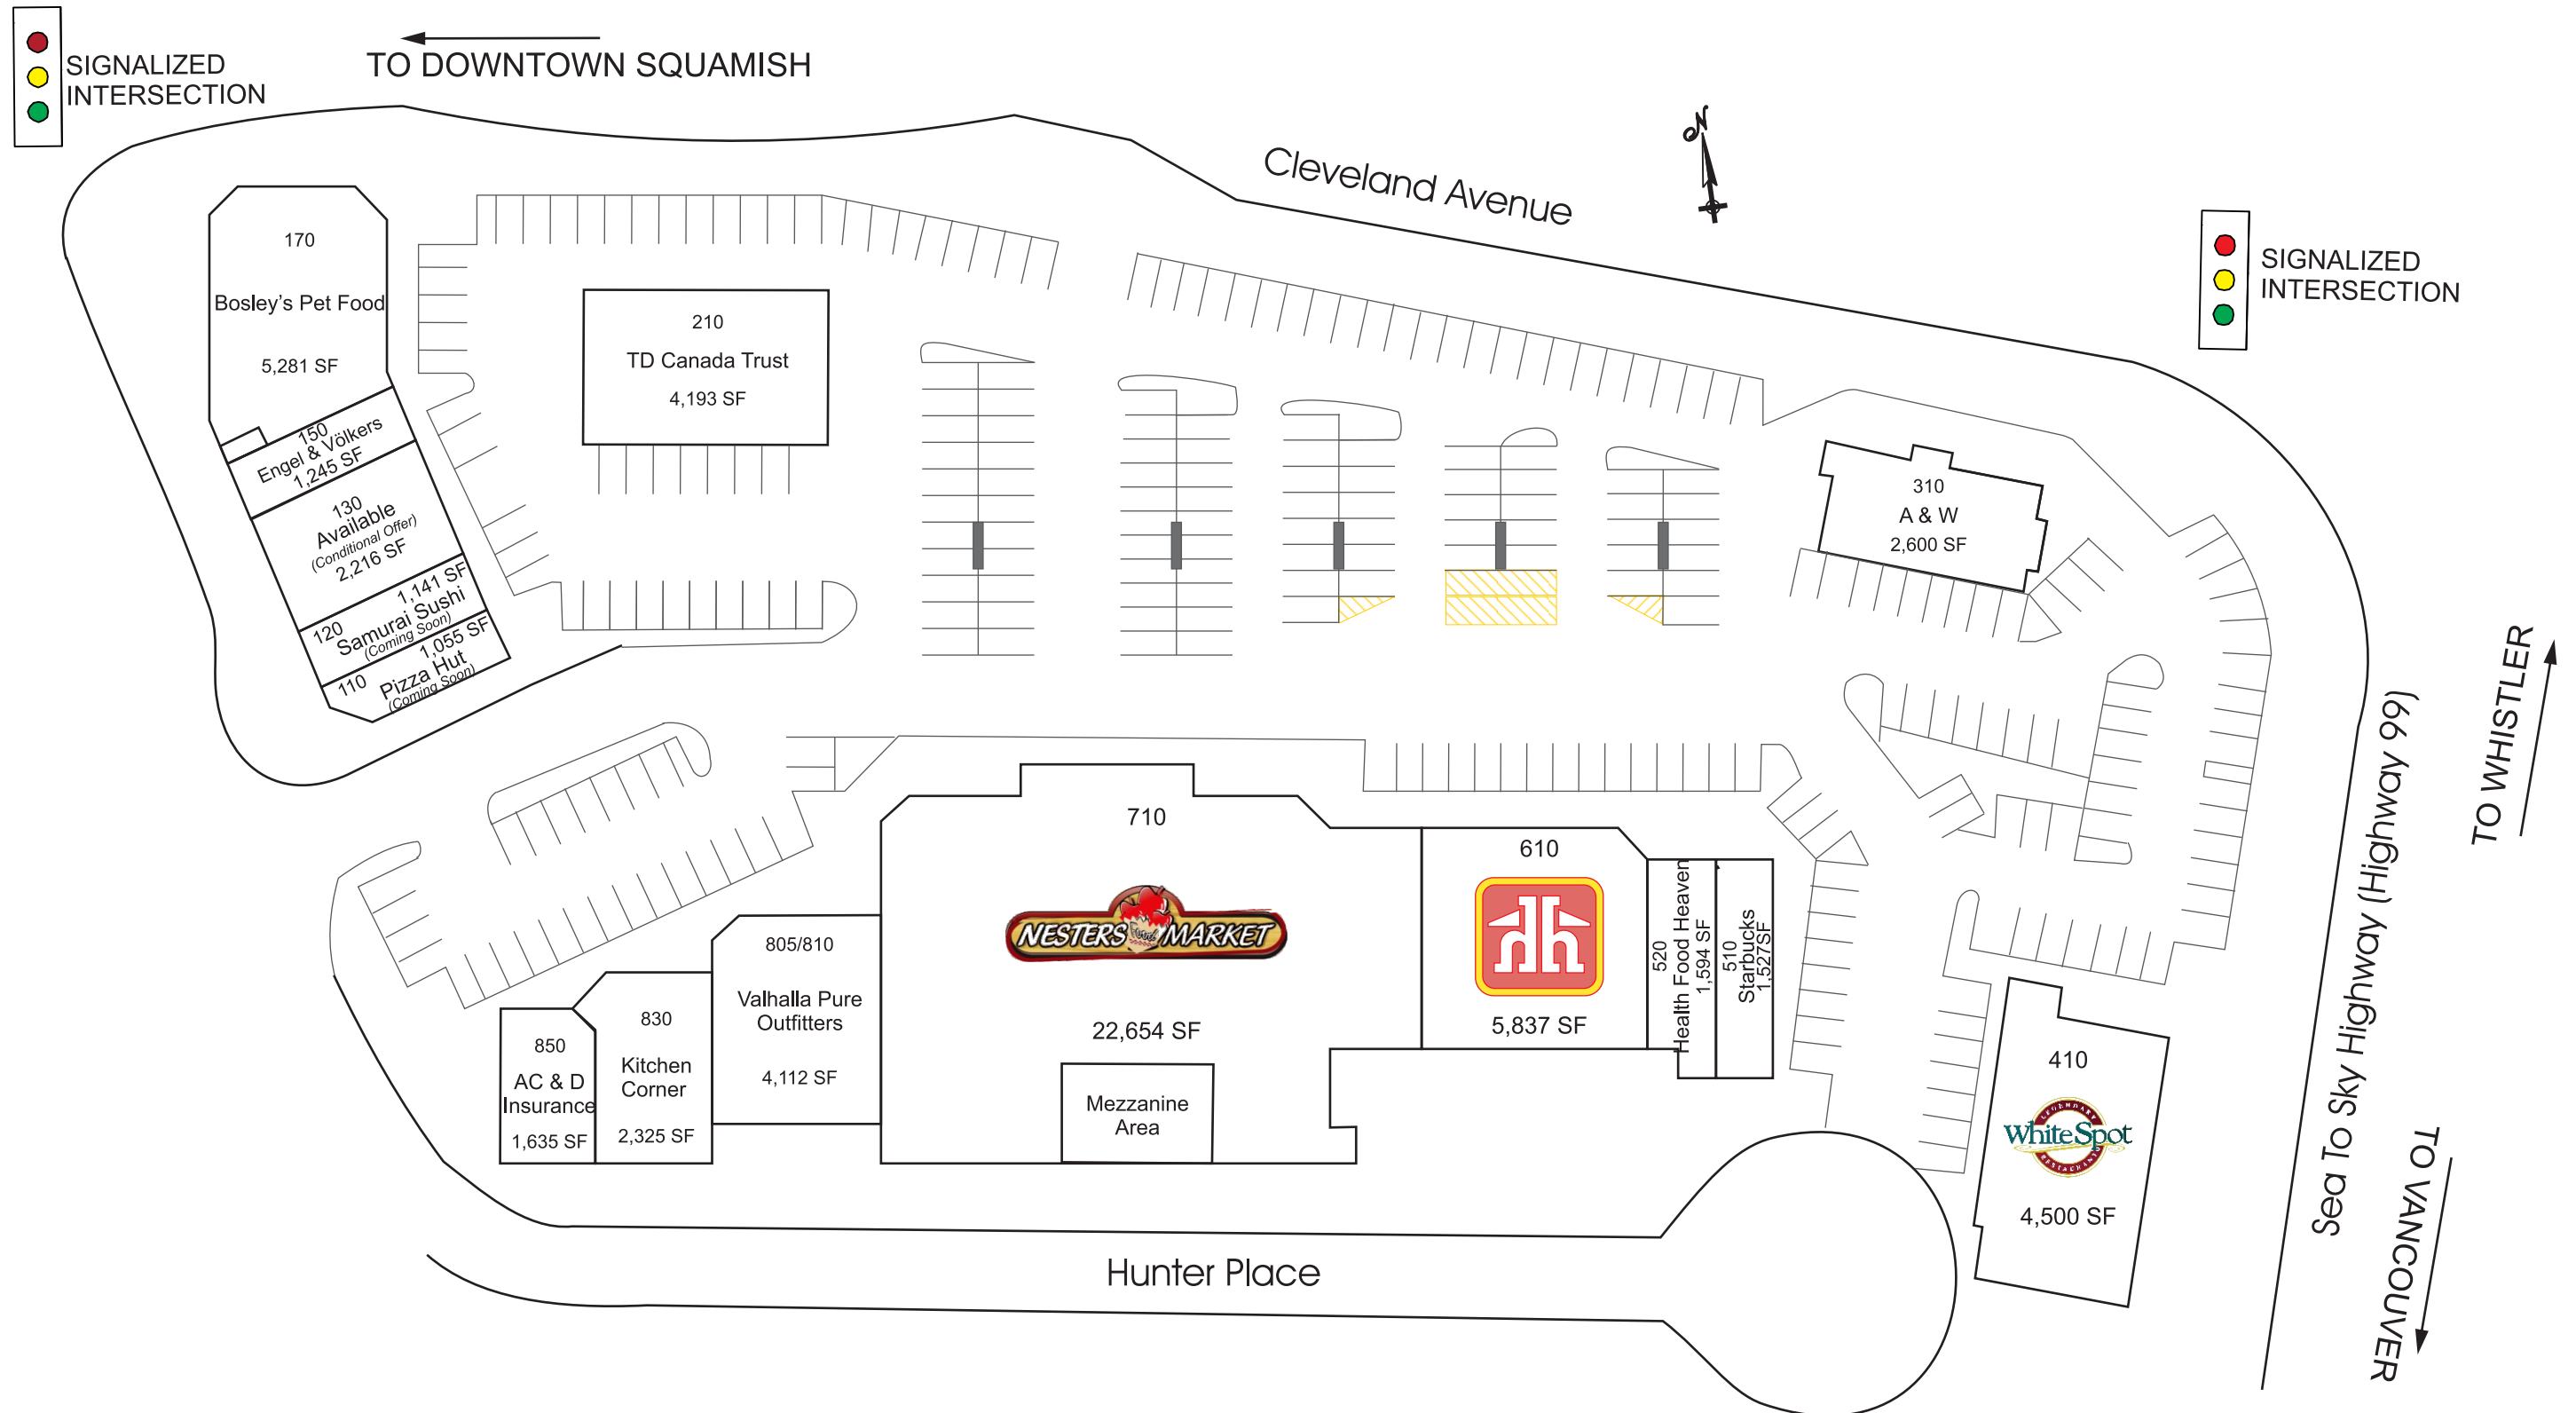

# Squamish Station Shopping Centre

Squamish, BC

This site plan is presented solely for the purpose of identifying the approximate location of the buildings as presently contemplated by the owner/landlord. Building dimensions, access and parking areas, existing tenant locations and identities are approximate and subject to change at the owner's discretion from time to time without notice. The information provided herein should be otherwise verified and is not intended to be relied upon in the form presented.