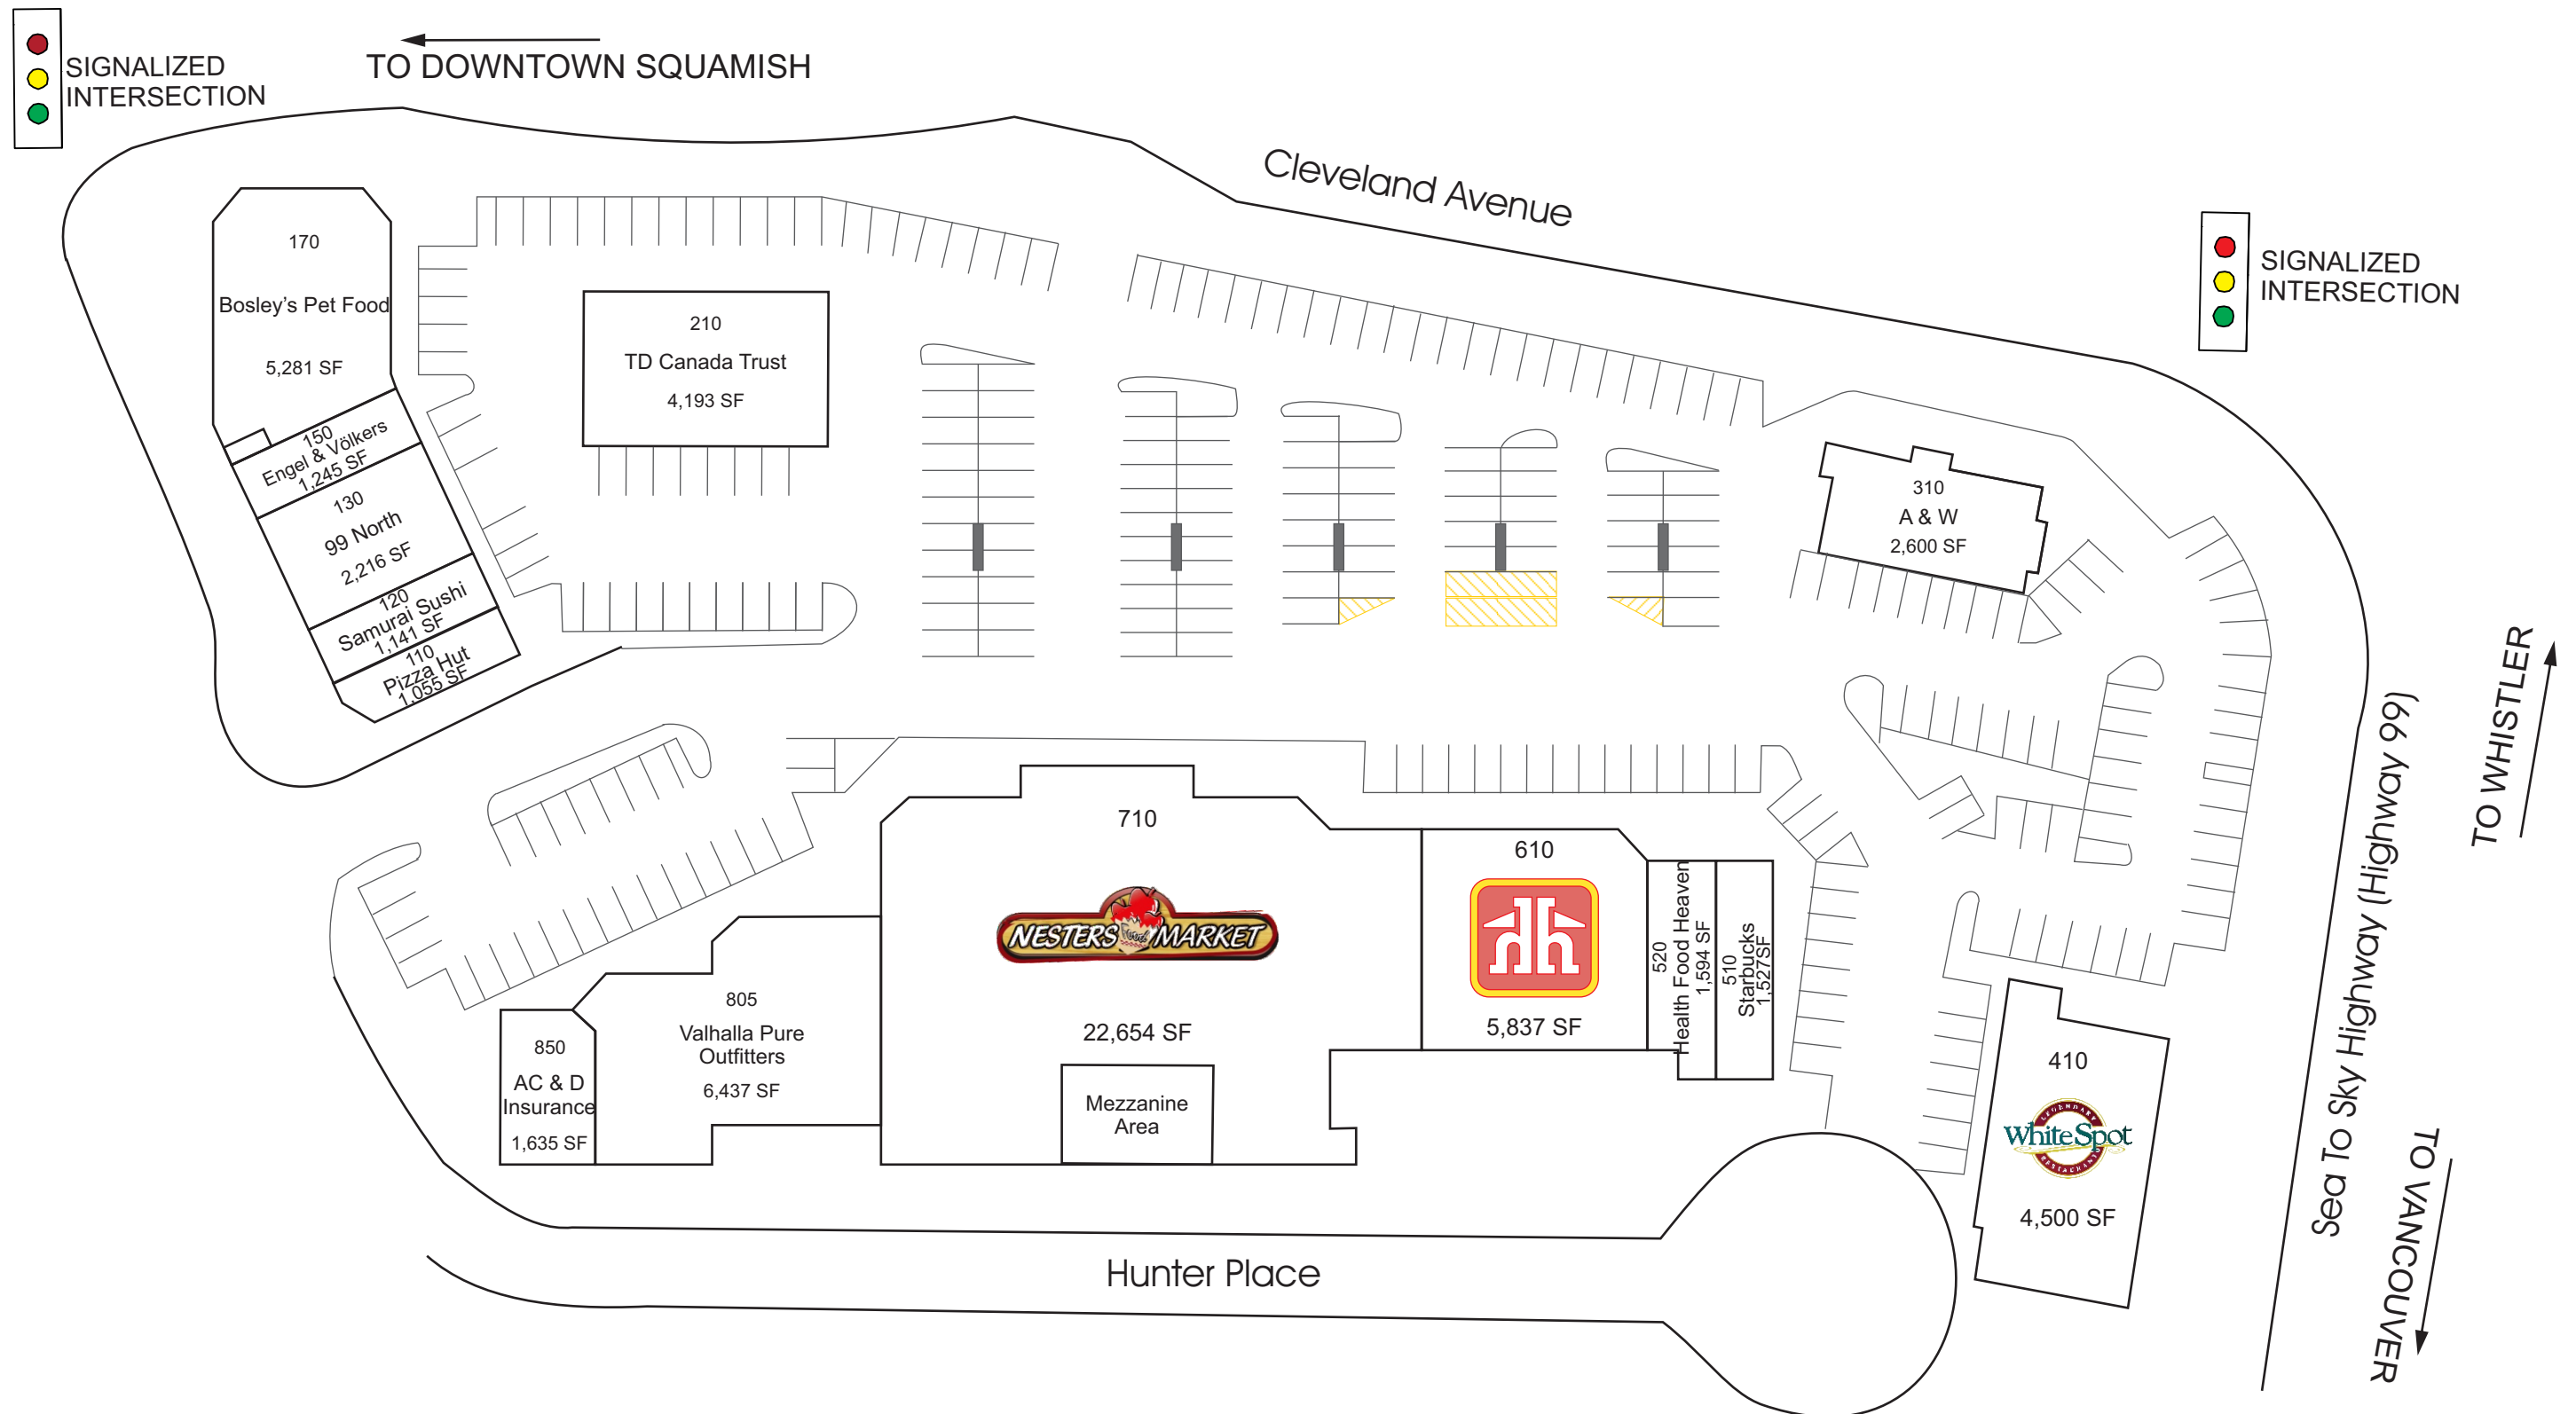

Squamish Station Shopping Centre

Squamish, BC

This site plan is presented solely for the purpose of identifying the approximate location of the buildings as presently contemplated by the owner/landlord. Building dimensions, access and parking areas, existing tenant locations and identities are approximate and subject to change at the owner's discretion from time to time without notice. The information provided herein should be otherwise verified and is not intended to be relied upon in the form presented.